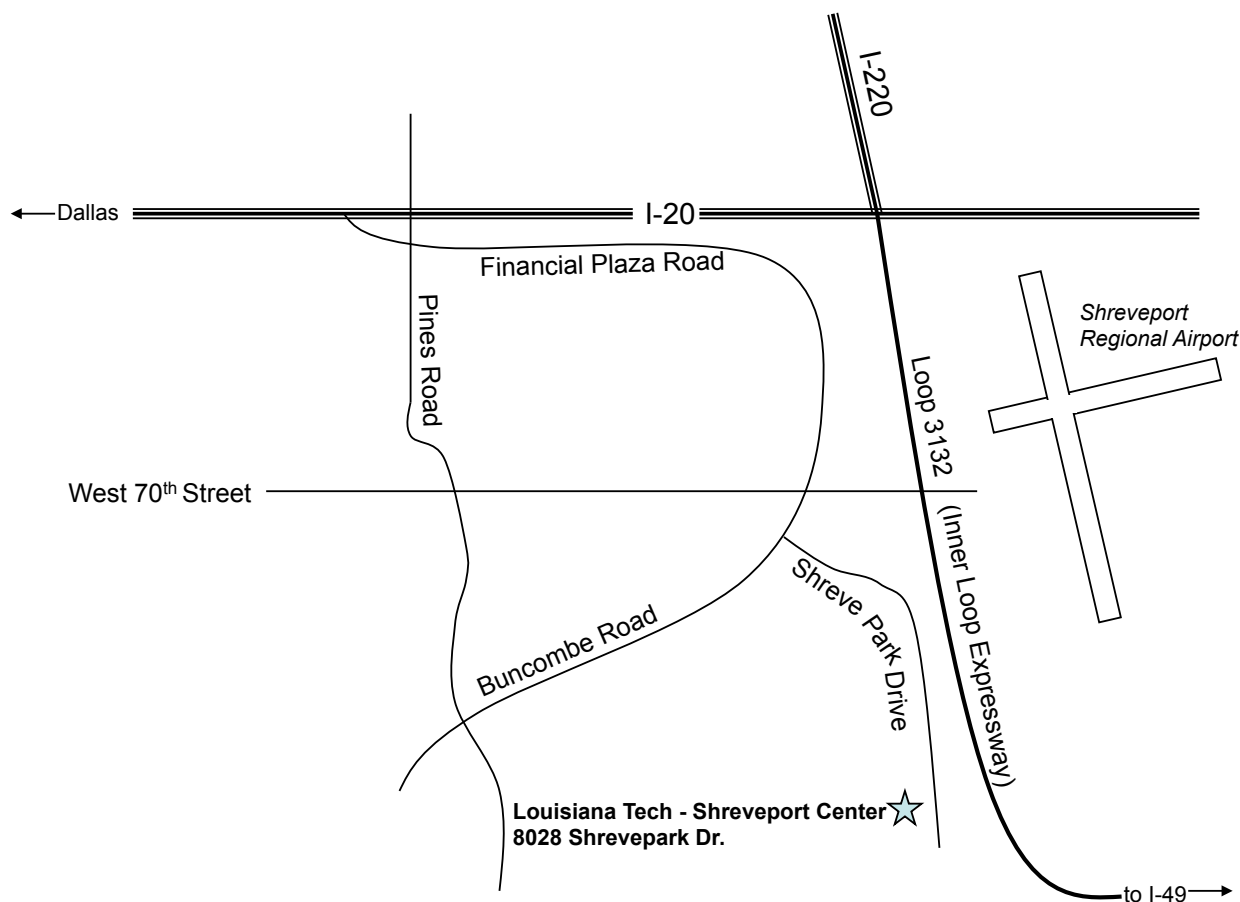

Western Gulf Silviculture Technology Exchange

December 14, 2017

Louisiana Tech - Shreveport Center
8028 Shrevepark Drive
Shreveport, LA

- ➔ From I-20, take the Inner Loop Expressway Exit (Loop 3132)
- ➔ From the Inner Loop Expressway, Exit 1D (West 70th Street)
- ➔ Turn right onto West 70th Street
- ➔ Turn left at first traffic light onto Buncombe Road
- ➔ Take next left onto Shrevepark Drive
- ➔ Go 1.5 miles, Shreveport Center is on your right

Courtyard by Marriott
6001 Financial Plaza
Shreveport, LA 71129
318-688-3000
800-465-4239

Holiday Inn – Airport Financial Plaza
5555 Financial Plaza
Shreveport, LA 71129
318-688-3000
800-465-4239

La Quinta Inns
6700 Financial Circle
Shreveport, LA 71129
318-671-1100
800-687-6667

Fairfield Inn by Marriott
6245 Westport Avenue
Shreveport, LA 71129
318-686-0102
800-228-2800

Holiday Inn Express – Airport
5105 Westwood Park Drive
Shreveport, LA 71109
318-631-2000
800-465-4329

Comfort Suites
6715 Financial Circle
Shreveport, LA
318-364-8801
800-992-2694